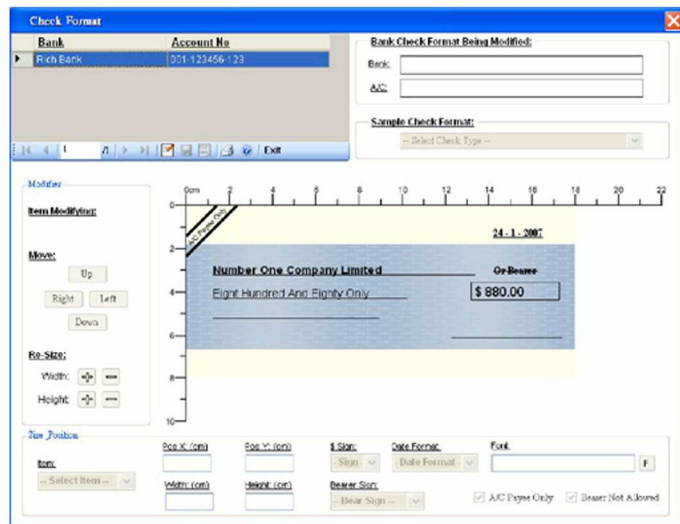

TECHNICAL SUPPORT: WITH USER MENU, USER-FRIENDLY EXPLANATION; HOTLINE, FAX, AND E-MAIL ADDRESS

CHEQUE RECORDS CAN BE CHECKED BY MANY METHODS, SUCH AS CHEQUE NO., DATE, PAYEE, AMOUNT AND BANK NAME

COVENIENT, SIMPLE AND FAST, OUTPUT OR INPUT CHEQUE DATA BY EXCEL

CAN PRINT ON ALL KINDS OF BANK CHEQUES, YOU MAY SET NEW CHEQUE FORMAT YOURSELF, OR SEND US E-MAIL TO ADD THE NEW CHEQUE FORMAT

SEATTLE TRADING CO., LTD.

TEL : 2728 7391 FAX : 2725 1197

www.27287391.com